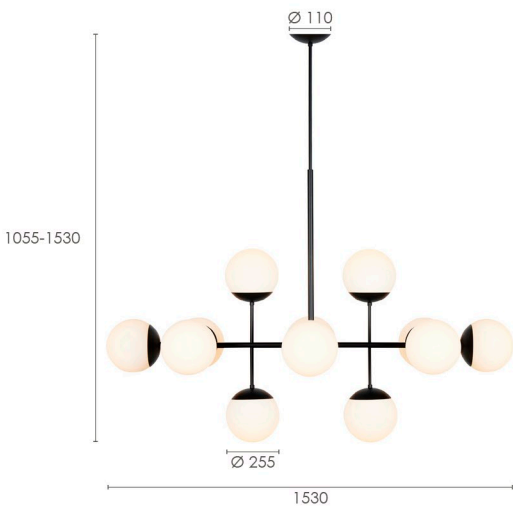

Lord

Lord Ballroom

Lord Ballroom
Black/Opal Glass

Lord Ballroom
Black/Smoked Glass

Lord Ballroom
Brass/Brown Glass

Lord Ballroom
Brass/Opal Glass

Lord Ballroom
Steel/Opal Glass

Lord Diva

Ø 200

1800

Lord Asymmetric
Black/Opal Glass

Lord Asymmetric
Black/Smoked Glass

Lord Asymmetric
Brass/Brown Glass

Lord Asymmetric
Brass/Opal Glass

Lord Asymmetric
Bronze/Coloured Opal Glass

Lord 5 Chandelier

Lord 3 Chandelier
Brass Brown Glass

Lord 3 Chandelier
Brass Opal Glass

Lord 3 Chandelier height options

390 mm

650-925 mm
telescope

950-1525 mm
telescope

Lord Bouquet Chandelier

Lord Bouquet Chandelier
Black/Opal Glass