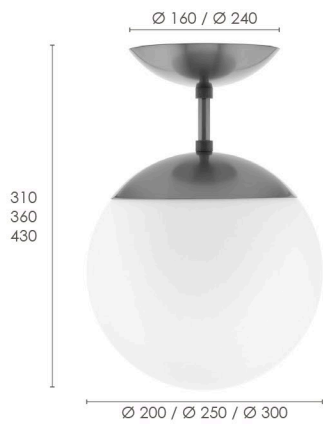

Lord 3 Chandelier
Brass Brown Glass

Lord 3 Chandelier
Brass Opal Glass

Lord 3 Chandelier height options

390 mm

650-925 mm
telescope

950-1525 mm
telescope

Lord Bouquet Chandelier

Lord Bouquet Chandelier
Black/Opal Glass

Lord Bouquet Chandelier
Black/Smoked Glass

Lord Bouquet Chandelier
Brass/Brown Glass

Lord Bouquet Chandelier
Brass/Opal Glass

Lord Bouquet Chandelier
Steel/Opal Glass

735 mm / 995-1270 mm telescope / 1295-1870 mm telescope

Lord 1 Ceiling/Wall

Lord Ceiling/Wall
Steel/Opal Glass

Lord Ceiling/Wall
Black/Opal Glass

Lord Ceiling/Wall
Brass/Brown Glass

Lord Ceiling/Wall
Black/Smoked Glass

Lord 1 Pendant

Lord 1 Pendant
Ø200 mm
Black/Opal Glass