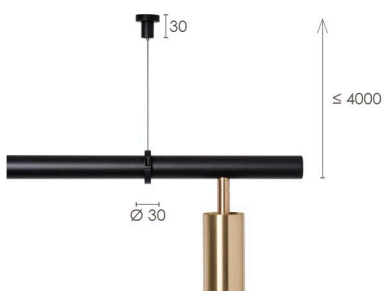

Lord 1 Pendant
Ø250 mm
Brass/Brown Glass

Lord 1 Pendant
Ø250 mm
Brass/Opal Glass

Lord 1 Pendant
Ø300 mm
Black/Opal Glass

Lord 1 Pendant
Ø300 mm
Black/Smoked Glass

Lord 1 Pendant
Ø300 mm
Brass/Brown Glass

Lord 1 Pendant
Ø300 mm
Brass/Opal Glass

Lord Suspensions

Black Leather

Brown Leather

Nature Leather

Bracket Steel

Bracket Brass

Bracket Bronzecooured

Wire Black Fittings