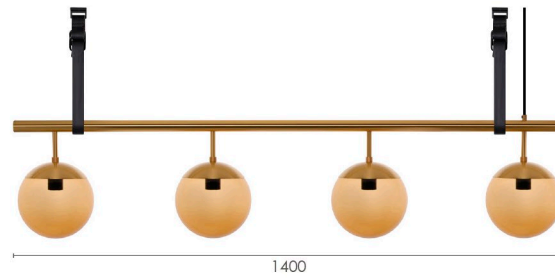

Long Lord Pendant 4 Globes