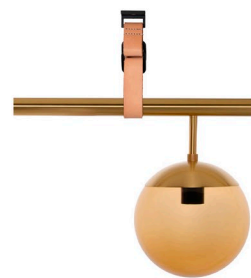

Lord Diva
Black/Opal Glass

Lord Diva
Black/Smoked Glass

Lord Diva
Brass/Bronze Glass

Lord Diva
Brass/Opal Glass

Lord Diva
Steel/Opal Glass

Long Lord Pendant

Colour combinations

Long Lord Pendant
Black Smoke Glass

Long Lord Pendant 4 Globes

Long Lord Pendant 5 Globes

Leather suspensions

Black

Brown

Nature

Lord Asymmetric

405

Ø 200

1800

Lord Asymmetric
Black/Opal Glass

Lord Asymmetric
Black/Smoked Glass

Lord Asymmetric
Brass/Brown Glass

Lord Asymmetric
Brass/Opal Glass

Lord Asymmetric
Bronze/Coloured Opal Glass

Lord 5 Chandelier

Lord 5 Chandelier colour combinations

Lord 5 Chandelier
Black/Opal Glass

Lord 5 Chandelier
Black/Smoked Glass

Lord 5 Chandelier
Brass/Brown Glass

Lord 5 Chandelier
Brass/Opal Glass

Lord 5 Chandelier height options