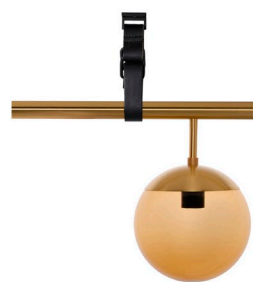

Lord

Lord Ballroom

Lord Ballroom
Black/Opal Glass

Lord Ballroom
Black/Smoked Glass

Lord Ballroom
Brass/Brown Glass

Lord Ballroom
Brass/Opal Glass

Lord Ballroom
Steel/Opal Glass

Lord Diva

Lord Diva
Black/Opal Glass

Lord Diva
Black/Smoked Glass

Lord Diva
Brass/Bronze Glass

Lord Diva
Brass/Opal Glass

Lord Diva
Steel/Opal Glass

Long Lord Pendant

Colour combinations

Long Lord Pendant
Black Smoke Glass

Long Lord Pendant
Black Opal Glass

Long Lord Pendant
Brass Brown Glass

Long Lord Pendant
Brass Opal Glass

Long Lord Pendant
Bronze coloured Opal Glass

Spots/length

Long Lord Pendant 3 Globes

*Long Lord 4 spots,
rass, brown glass
black leather*

Ø 200

1800

Lord Asymmetric
Black/Opal Glass

Lord Asymmetric
Black/Smoked Glass

Lord Asymmetric
Brass/Brown Glass

Lord Asymmetric
Brass/Opal Glass

Lord Asymmetric
Bronze/Coloured Opal Glass

Lord 5 Chandelier