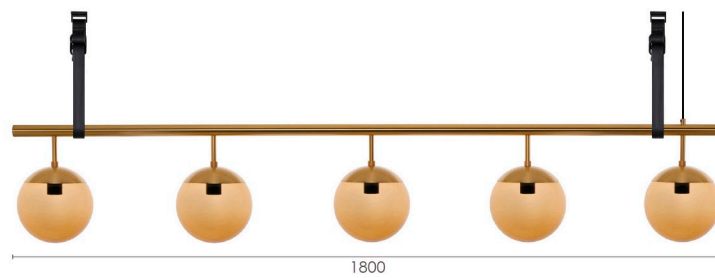

Lord Diva
Black/Opal Glass

Lord Diva
Black/Smoked Glass

Lord Diva
Brass/Bronze Glass

Lord Diva
Brass/Opal Glass

Lord Diva
Steel/Opal Glass

Long Lord Pendant

Colour combinations

Long Lord Pendant
Black Smoke Glass

Long Lord Pendant
Black Opal Glass

Long Lord Pendant
Brass Brown Glass

Long Lord Pendant
Brass Opal Glass

Long Lord Pendant
Bronze coloured Opal Glass

Spots/length

Long Lord Pendant 3 Globes

*Long Lord 4 spots,
rass, brown glass
black leather*

Long Lord Pendant 4 Globes

Long Lord Pendant 5 Globes

Leather suspensions

Black

Brown

Nature

Lord Asymmetric

405

Ø 200

1800

Lord Asymmetric
Black/Opal Glass

Lord Asymmetric
Black/Smoked Glass

Lord Asymmetric
Brass/Brown Glass

Lord Asymmetric
Brass/Opal Glass

Lord Asymmetric
Bronze/Coloured Opal Glass

Lord 5 Chandelier