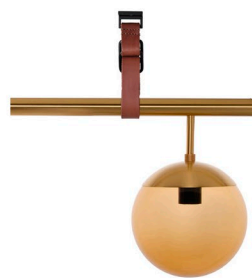

Lord Diva
Black/Opal Glass

Lord Diva
Black/Smoked Glass

Lord Diva
Brass/Bronze Glass

Lord Diva
Brass/Opal Glass

Lord Diva
Steel/Opal Glass

Long Lord Pendant

Colour combinations

Long Lord Pendant
Black Smoke Glass

Long Lord Pendant 4 Globes

Long Lord Pendant 5 Globes

Leather suspensions

Black

Brown

Nature

Lord Asymmetric

405

Ø 200

1800

Lord Asymmetric
Black/Opal Glass

Lord Asymmetric
Black/Smoked Glass

Lord Asymmetric
Brass/Brown Glass

Lord Asymmetric
Brass/Opal Glass

Lord Asymmetric
Bronze/Coloured Opal Glass

Lord 5 Chandelier

Lord 5 Chandelier colour combinations

Lord 5 Chandelier
Black/Opal Glass

Lord 5 Chandelier
Black/Smoked Glass

Lord 5 Chandelier
Brass/Brown Glass

Lord 5 Chandelier
Brass/Opal Glass

Lord 5 Chandelier height options