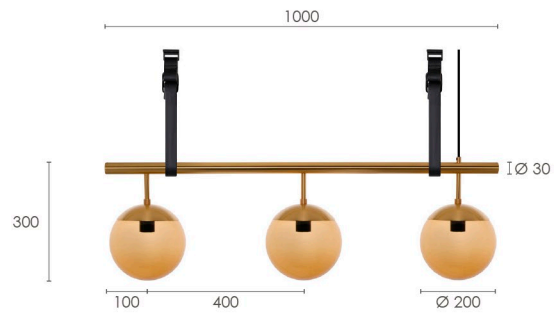

Spots/length

Long Lord Pendant 3 Globes

*Long Lord 4 spots,
rass, brown glass
black leather*