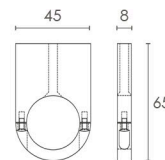

Bracket Bronzecooured